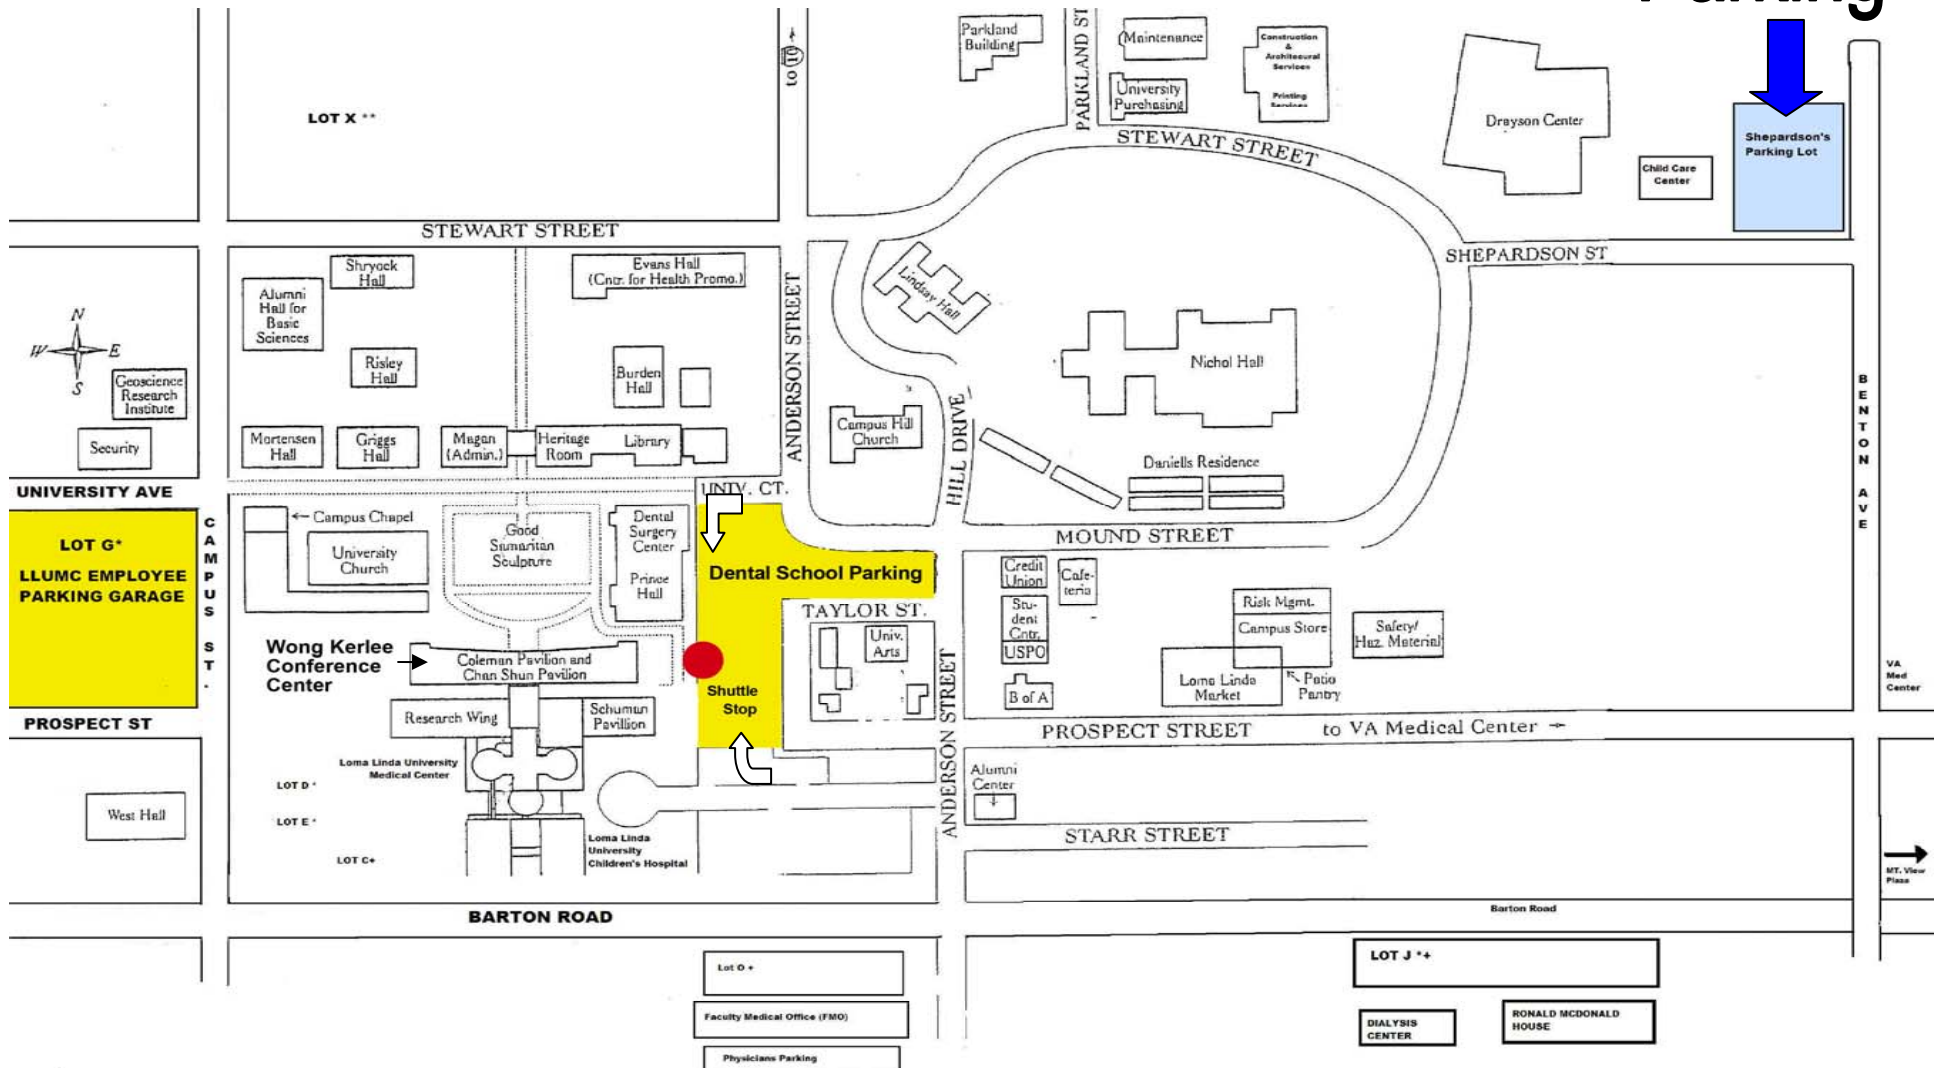

# Loma Linda University Event Parking

## Parking

 These two parking areas are open to anybody after 5 pm Friday, all day Saturday, Sunday, and until 5 am Monday morning.

 Shuttle service is supplied from the blue and white tent on the west side of the property. Shuttles run every 9 minutes from 6:00am till 10:00 pm. **No overnight parking permitted.**

In case of special need or emergency call: Traffic Office – 909-651-3020 or, call security – 909-558-4000 –Extension 444319